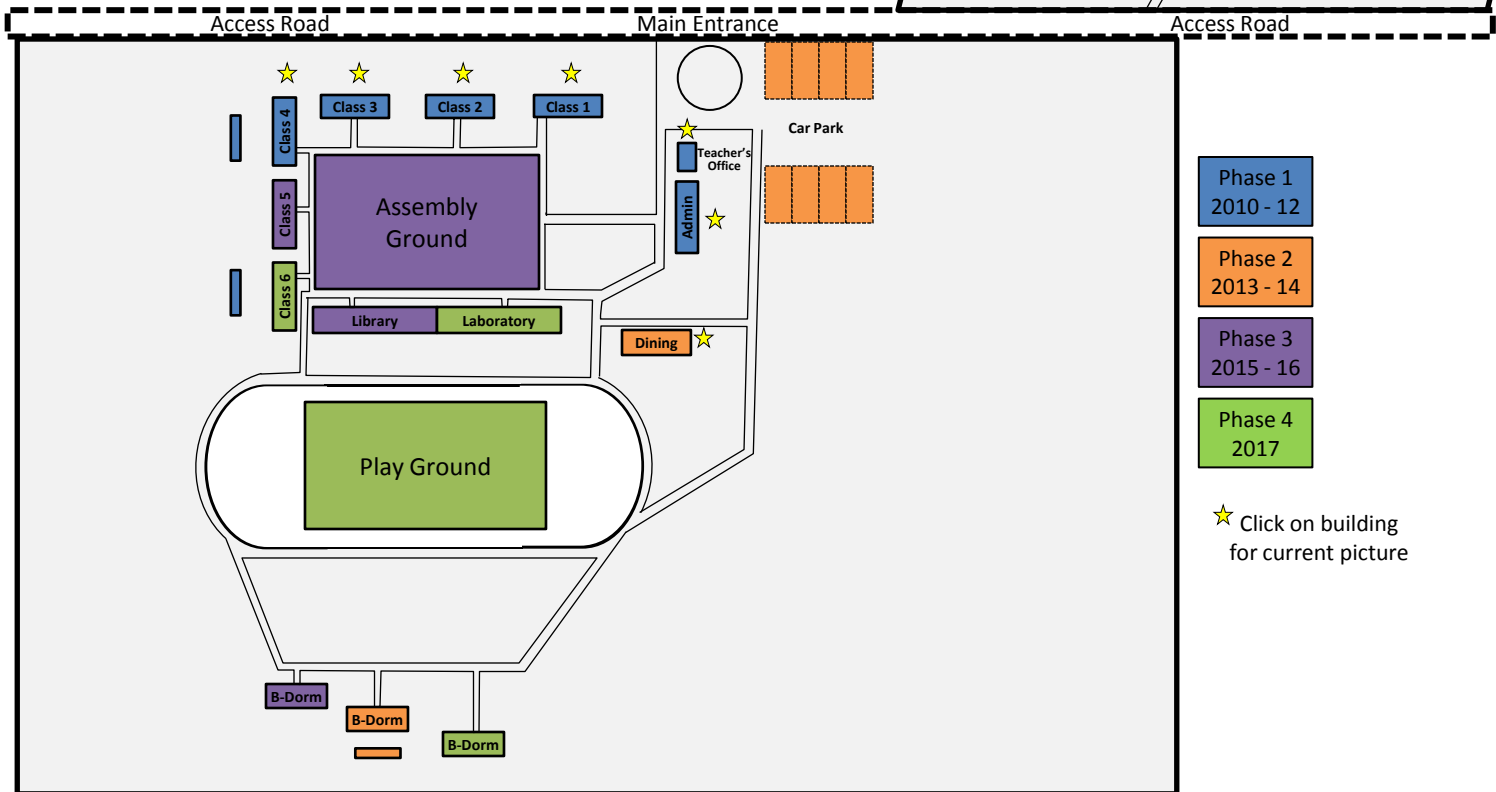

Mwaji Secondary School Bujela, Tz Site Construction Phasing Plan

Phase 1
2010 - 12

Phase 2
2013 - 14

Phase 3
2015 - 16

Phase 4
2017

★ Click on building
for current picture